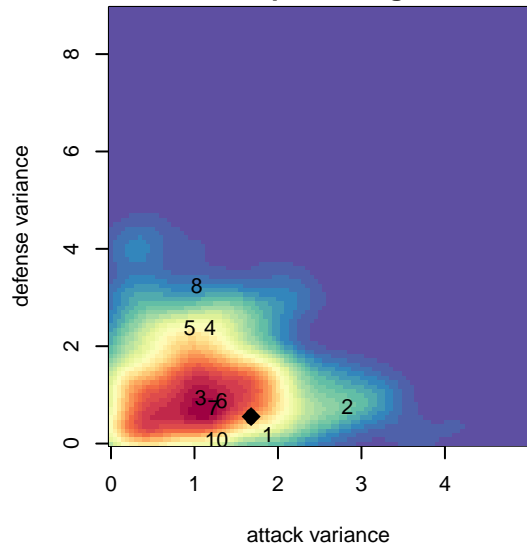

Central Valley Magic Red G00

, CAN
 G00 total strength=1794
 attack=26.81 defense=36.54

alt names used:
 CV MAGIC 00G RED (CAN)
 Central Valley Magic 00 Red (CA-N) (SC)
 CV MAGIC 00G RED

Venues played:
 2015 Far West Regionals U14
 2015 Surf Cup Surf Super Cup U15
 2015 FWRL CAN CRL U15

Central Valley Magic Red G00
 Dots are actual minus expected GF (blue circles) and GA (red triangles).
 Blue line is smoothed change in attack strength. Red is smoothed change in defense strength.

**attack and defense variance (black dot)
relative to other teams
and top 10 in region**

Performance relative to 13 month average

Distribution of opponents
Red = Lose zone, Blue = Win zone, Green = Even
Black line separates win/lose zones

lot. A=Neither has attack advantage, B=Opponent has both attack and defense advantage, C=Opponent has both attack and defense disadvantage, D=Both have