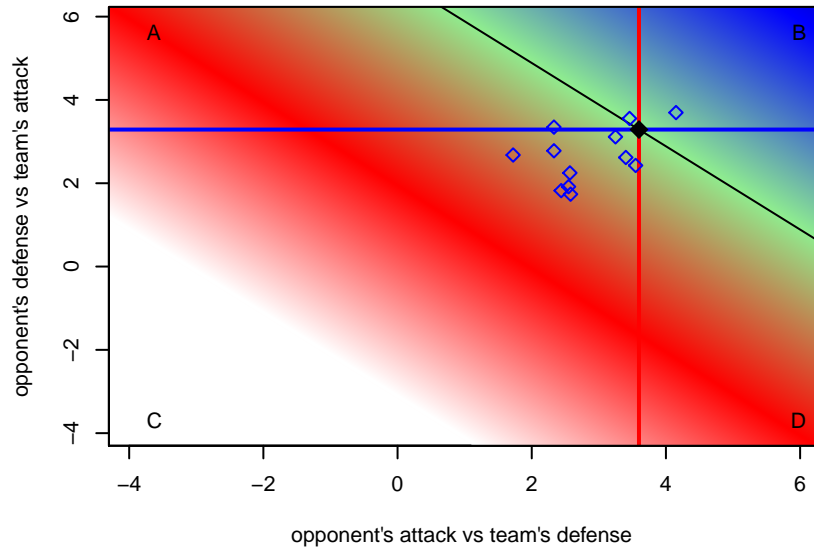

Central Valley Magic Red G00
 Dots are actual minus expected GF (blue circles) and GA (red triangles).
 Blue line is smoothed change in attack strength. Red is smoothed change in defense strength.

**attack and defense variance (black dot)
relative to other teams
and top 10 in region**

**attack and defense rating
relative to others at age
and all opponents in last 13 months**

**attack and defense rating
relative to others at age
and all opponents in last 13 months**

Performance relative to 13 month average

Performance relative to 13 month average

Distribution of opponents
Red = Lose zone, Blue = Win zone, Green = Even
Black line separates win/lose zones

lot. A=Neither has attack advantage, B=Opponent has both attack and defense advantage, C=Opponent has both attack and defense disadvantage, D=Both have