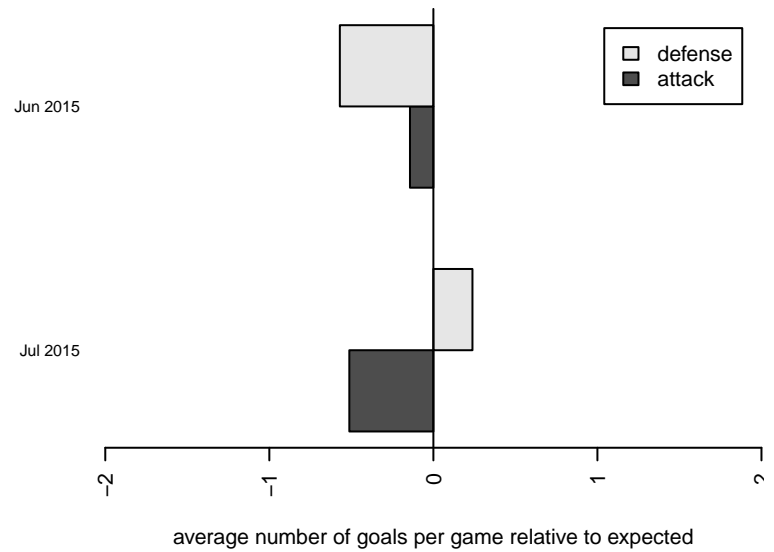

Central Valley Magic Red G00
 Dots are actual minus expected GF (blue circles) and GA (red triangles).
 Blue line is smoothed change in attack strength. Red is smoothed change in defense strength.

**attack and defense variance (black dot)
relative to other teams
and top 10 in region**

**attack and defense rating
relative to others at age
and all opponents in last 13 months**

**attack and defense rating
relative to others at age
and all opponents in last 13 months**

Performance relative to 13 month average

Performance relative to 13 month average

Distribution of opponents
Red = Lose zone, Blue = Win zone, Green = Even
Black line separates win/lose zones

lot. A=Neither has attack advantage, B=Opponent has both attack and defense advantage, C=Opponent has both attack and defense disadvantage, D=Both have