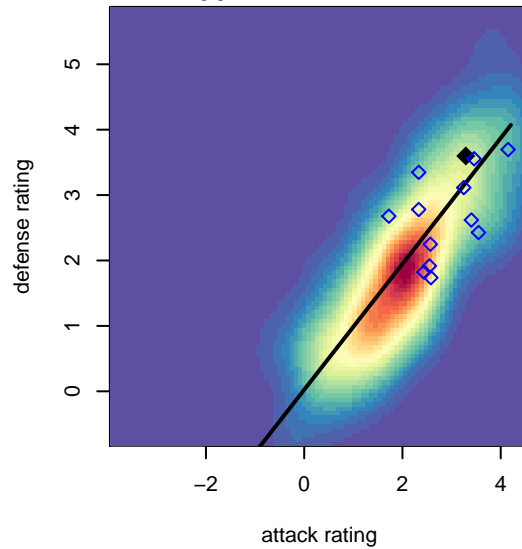

**attack and defense rating
relative to others at age
and all opponents in last 13 months**