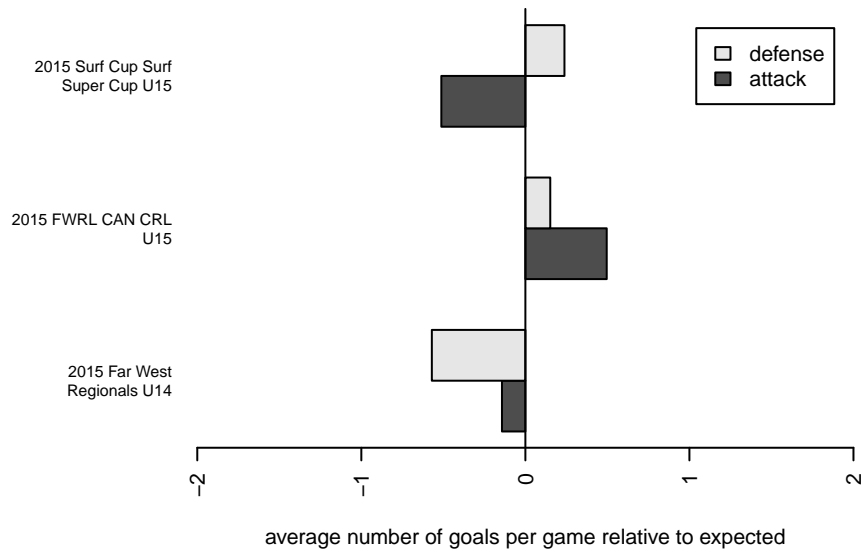

Central Valley Magic Red G00

, CAN
 G00 total strength=1794
 attack=26.81 defense=36.54

alt names used:
 CV MAGIC 00G RED (CAN)
 Central Valley Magic 00 Red (CA-N) (SC)
 CV MAGIC 00G RED

Venues played:
 2015 Far West Regionals U14
 2015 Surf Cup Surf Super Cup U15
 2015 FWRL CAN CRL U15

Central Valley Magic Red G00
 Dots are actual minus expected GF (blue circles) and GA (red triangles).
 Blue line is smoothed change in attack strength. Red is smoothed change in defense strength.

**attack and defense variance (black dot)
relative to other teams
and top 10 in region**

**attack and defense rating
relative to others at age
and all opponents in last 13 months**

**attack and defense rating
relative to others at age
and all opponents in last 13 months**

Performance relative to 13 month average

Performance relative to 13 month average

Distribution of opponents
Red = Lose zone, Blue = Win zone, Green = Even
Black line separates win/lose zones

lot. A=Neither has attack advantage, B=Opponent has both attack and defense advantage, C=Opponent has both attack and defense disadvantage, D=Both have