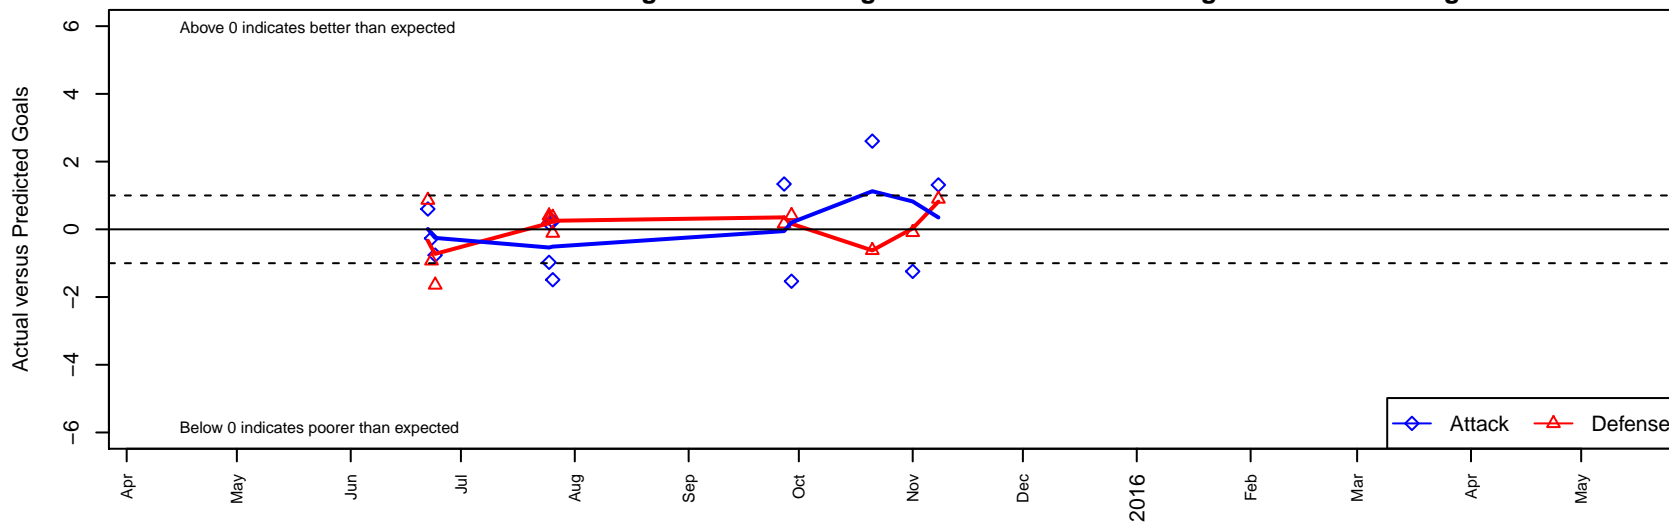

Central Valley Magic Red G00

, CAN
 G00 total strength=1794
 attack=26.81 defense=36.54

alt names used:
 CV MAGIC 00G RED (CAN)
 Central Valley Magic 00 Red (CA-N) (SC)
 CV MAGIC 00G RED

Venues played:
 2015 Far West Regionals U14
 2015 Surf Cup Surf Super Cup U15
 2015 FWRL CAN CRL U15

Central Valley Magic Red G00
 Dots are actual minus expected GF (blue circles) and GA (red triangles).
 Blue line is smoothed change in attack strength. Red is smoothed change in defense strength.

**attack and defense variance (black dot)
relative to other teams
and top 10 in region**

**attack and defense rating
relative to others at age
and all opponents in last 13 months**

**attack and defense rating
relative to others at age
and all opponents in last 13 months**

Performance relative to 13 month average

Performance relative to 13 month average

Distribution of opponents
Red = Lose zone, Blue = Win zone, Green = Even
Black line separates win/lose zones

lot. A=Neither has attack advantage, B=Opponent has both attack and defense advantage, C=Opponent has both attack and defense disadvantage, D=Both have