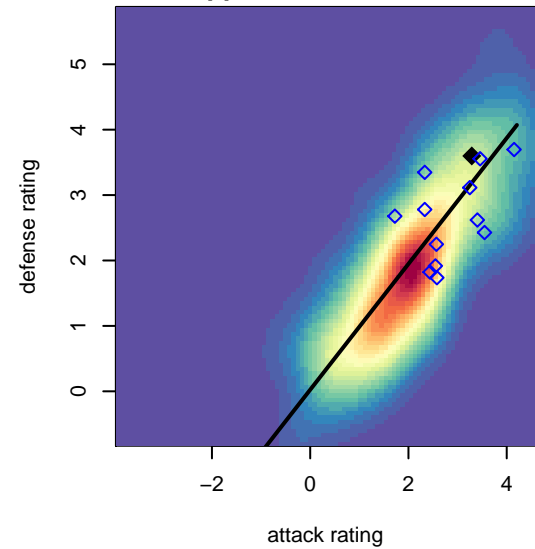

Central Valley Magic Red G00

, CAN
 G00 total strength=1794
 attack=26.81 defense=36.54

alt names used:
 CV MAGIC 00G RED (CAN)
 Central Valley Magic 00 Red (CA-N) (SC)
 CV MAGIC 00G RED

Venues played:
 2015 Far West Regionals U14
 2015 Surf Cup Surf Super Cup U15
 2015 FWRL CAN CRL U15

Central Valley Magic Red G00
 Dots are actual minus expected GF (blue circles) and GA (red triangles).
 Blue line is smoothed change in attack strength. Red is smoothed change in defense strength.

**attack and defense variance (black dot)
relative to other teams
and top 10 in region**

**attack and defense rating
relative to others at age
and all opponents in last 13 months**

**attack and defense rating
relative to others at age
and all opponents in last 13 months**

Performance relative to 13 month average

Performance relative to 13 month average

Distribution of opponents
Red = Lose zone, Blue = Win zone, Green = Even
Black line separates win/lose zones

lot. A=Neither has attack advantage, B=Opponent has both attack and defense advantage, C=Opponent has both attack and defense disadvantage, D=Both have